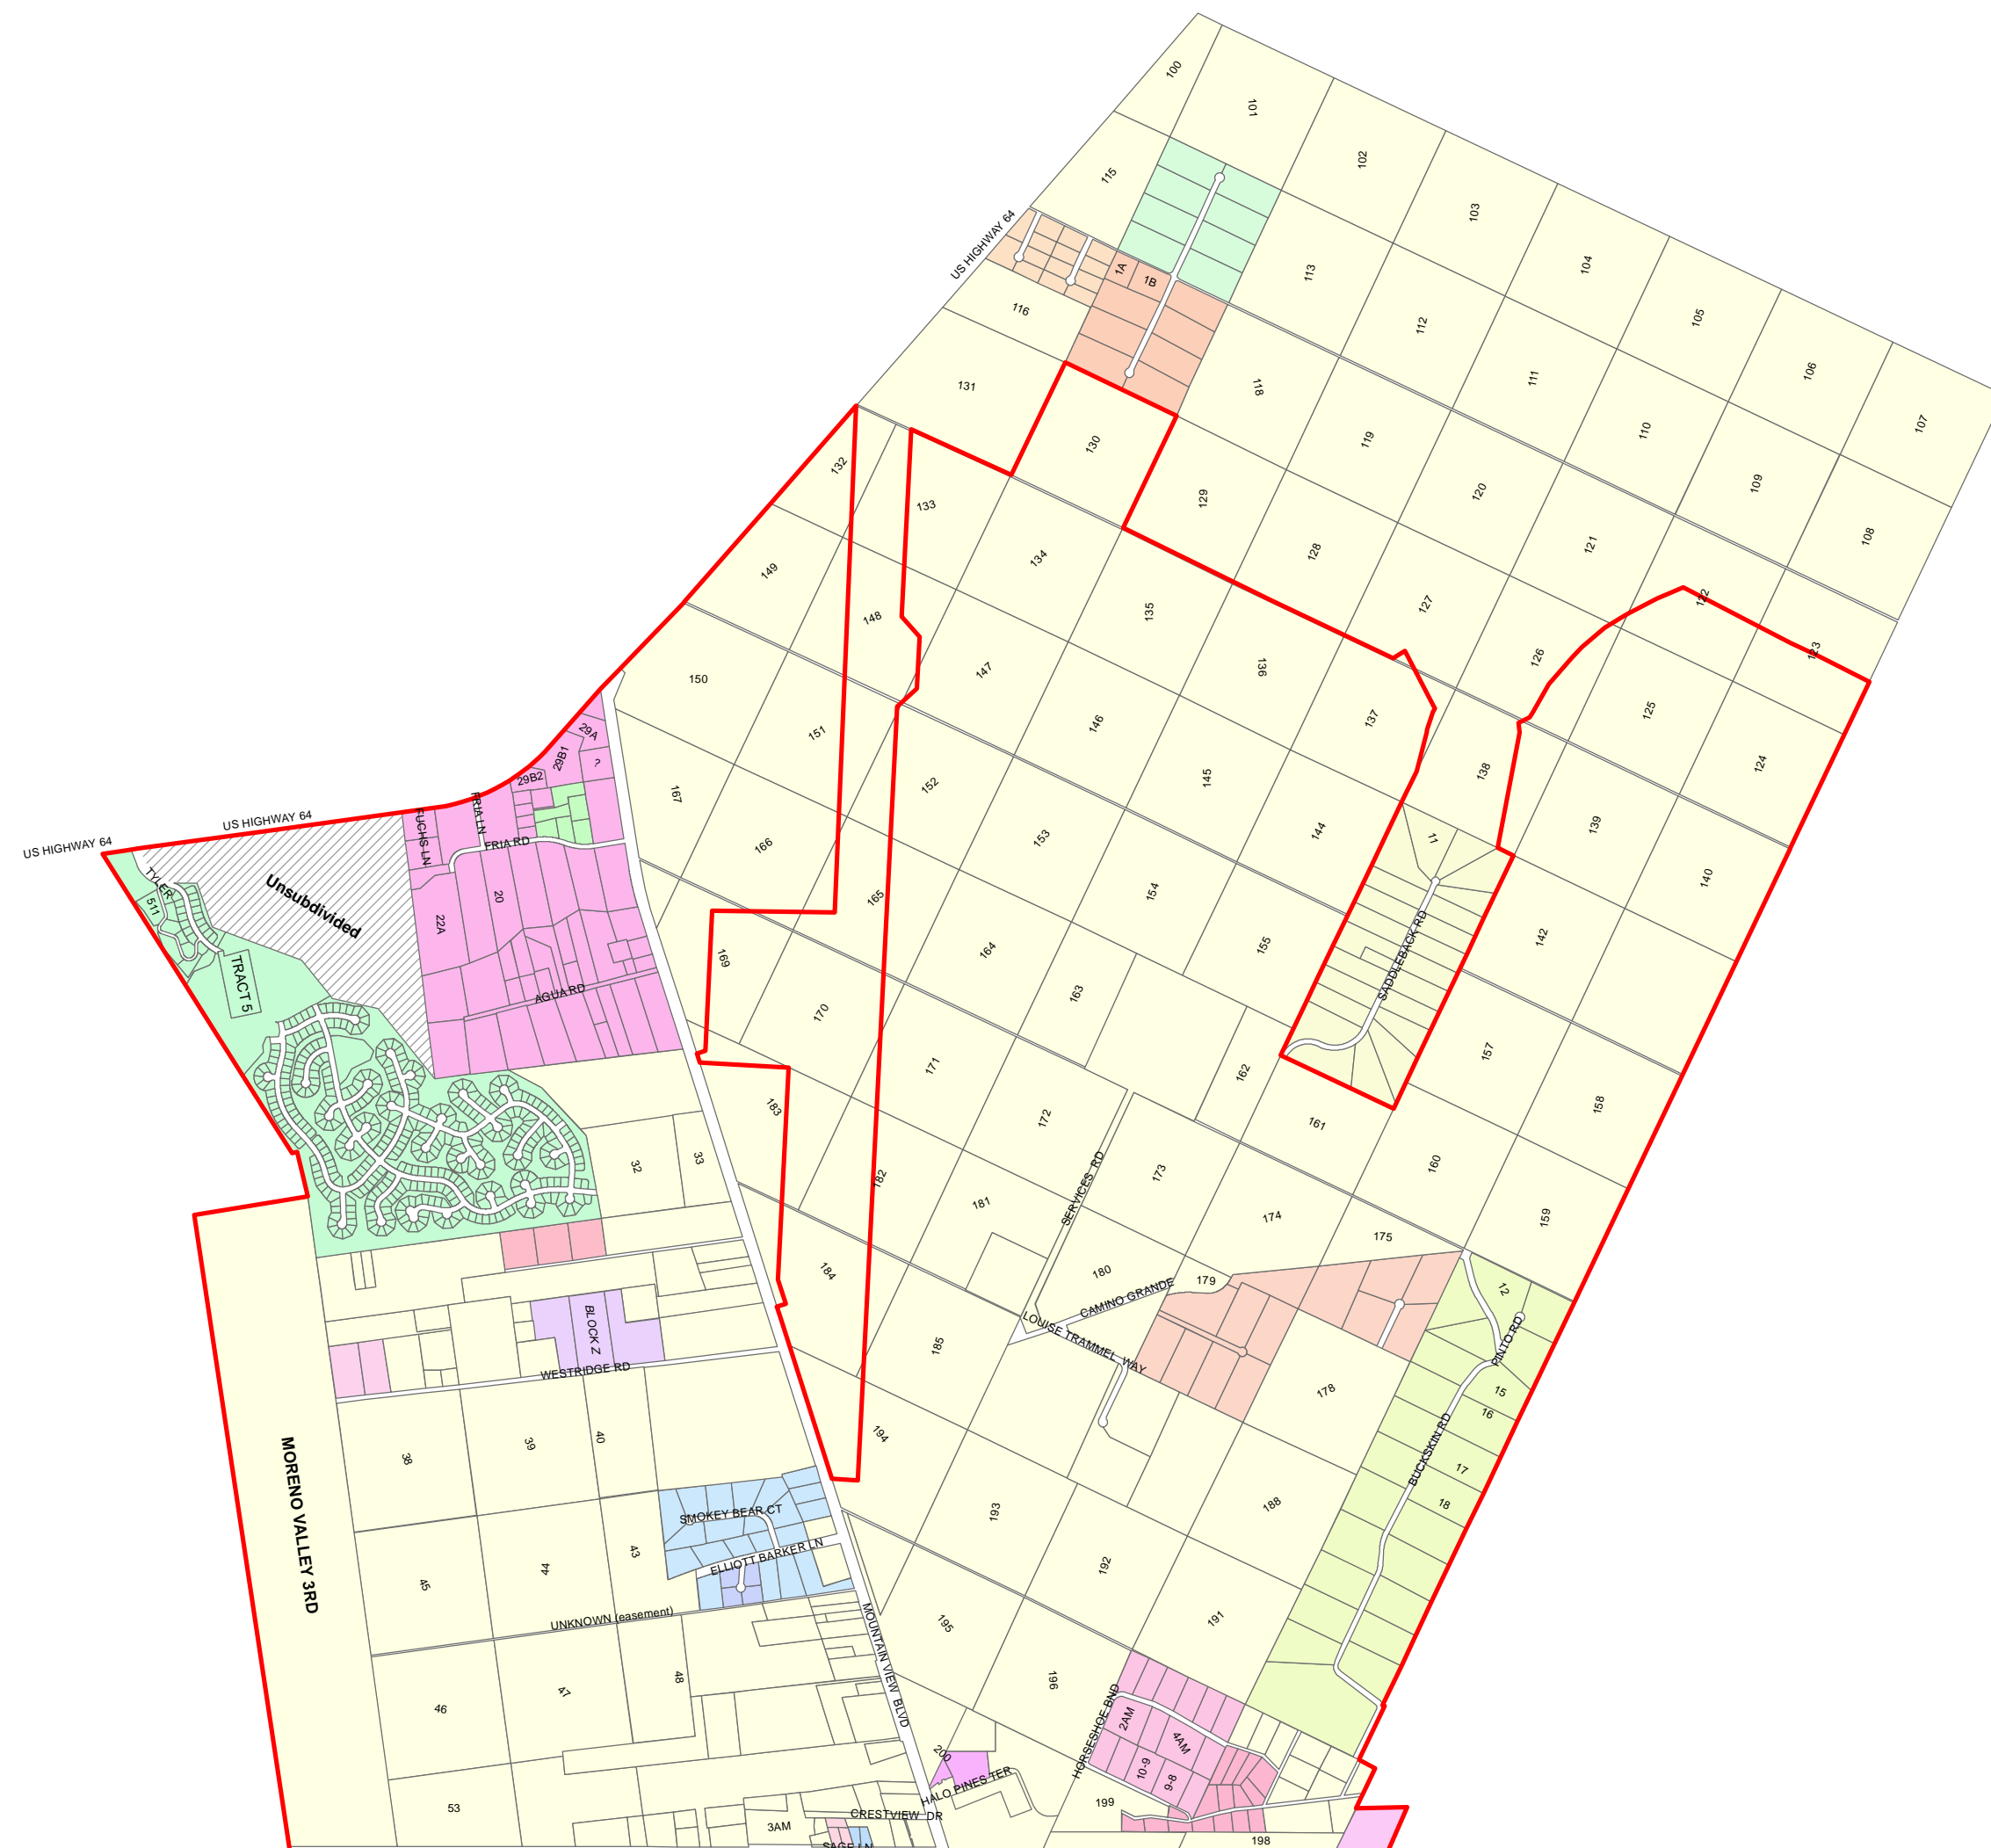

VILLAGE OF ANGEL FIRE SUBDIVISION MAP

LEGEND:

SUBDIVISION		Village Limits	
AC HOUSTON LUMBER	AF CU#2H AM	CHAMISA ESTATES II	RIDGESTONE
AF CC#1&2 AM	AF CU#2J AM	CIENEGUILLA ESTATES	ROCHESTER PINES
AF CC#1	AF CU#4	COUNTRY CLUB VILLAS	SAGE
AF CC#1&2 RE AM	AF CU#4A AM	HALO ESTATES	SEXON
AF CC#1A AM	AF CU#5	HALO TERRACE ESTATES	TIERRA DEL CIELO
AF CC#1B AM	AF CU#5A AM	HARRELL	TIMBERS TOWNHOMES
AF CC#3	AF VILLAGE U#4	LIBERTY SQUARE	TOUCH ME NOT ESTATES
AF CC#3A AM	AF VILLAGE NORTH	M-1 INDUSTRIAL COMPLEX	Unsubdivided
AF CC#4	AF VILLAGE U#1	MARTINEZ	VALLEY OF THE UTES PH I
AF CU#1A AM	AF VILLAGE U#2	MOBILE HOME ESTATES	VALLEY OF THE UTES PH II
AF CU#2	AF VILLAGE U#5	MONTE VERDE LAKE U#1	VALLEY OF THE UTES PH III
AF CU#2A AM	AF VILLAGE U#6	MONTE VERDE LAKE U#1 AM	VALLEY VISTA ESTATES
AF CU#2B AM	AF VILLAGE U#6A AM	MONTE VERDE U#1	WASHBURN
AF CU#2C AM	AF WEST VILLAGE	MONTE VERDE U#2	WHEELER VIEW
AF CU#2D AM	AQUA FRIA ESTATES	MONTE VERDE U#3	WINDSWEEP TOWNHOMES
AF CU#2E AM	ALPINE GARDEN TOWNHOMES	MORENO VALLEY 3RD	AF CU #3A AM
AF CU#2F AM	ASPEN RIDGE	MOUNTAIN HAVEN TOWNHOMES	AF CU#3
AF CU#2G AM	CHAMISA ESTATES	REVISED RAINBOW	AF CU#3B AM
			AF CU#6